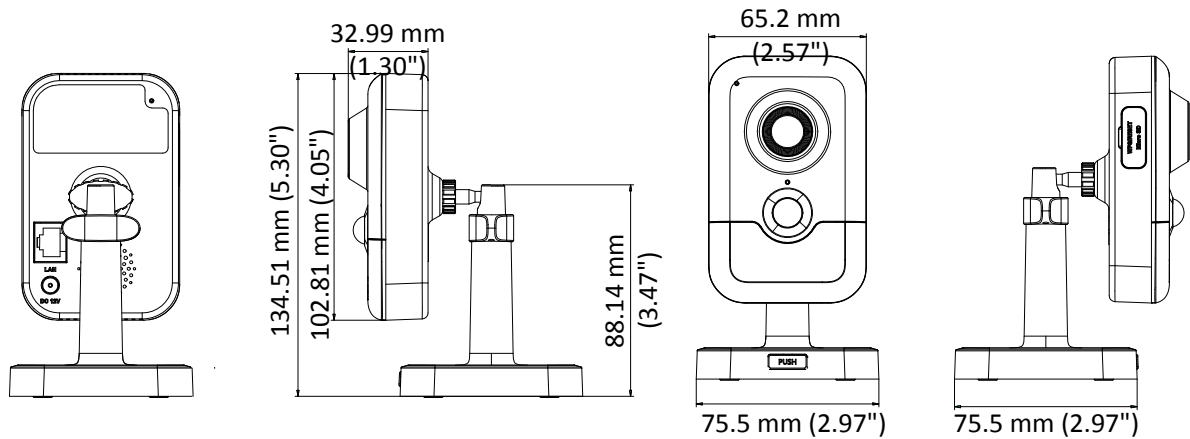

Dimension

Distributed by

HIKVISION®

Headquarters

No.555 Qianmo Road, Binjiang District,
Hangzhou 310051, China
T +86-571-8807-5998
overseasbusiness@hikvision.com

Hikvision USA
T +1-909-895-0400
sales.usa@hikvision.com

Hikvision Australia
T +61-2-8599-4233
salesau@hikvision.com

Hikvision India
T +91-22-28469900
sales@pramahikvision.com

Hikvision Canada
T +1-866-200-6690
sales.canada@hikvision.com

Hikvision Thailand
T +662-275-9949
sales.thailand@hikvision.com

Hikvision Europe
T +31-23-5542770
sales.eu@hikvision.com

Hikvision Italy
T +39-0438-6902
info.it@hikvision.com

Hikvision Brazil
T +55 11 3318-0050
Latam.support@hikvision.com

Hikvision Turkey
T +90 (216)521 7070- 7074
sales.tr@hikvision.com

Hikvision Malaysia
T +601-7652-2413
sales.my@hikvision.com

Hikvision UK & Ireland
T +01628-902140
sales.uk@hikvision.com

Hikvision South Africa
Tel: +27 (10) 0351172
sale.africa@hikvision.com

Hikvision France
T +33(0)1-85-330-450
info.fr@hikvision.com

Hikvision Kazakhstan
T +7-727-9730667
nikia.panfilov@hikvision.ru

Hikvision Vietnam
T +84-974270888
sales.vt@hikvision.com

Hikvision UAE
T +971-4-4432090
salesme@hikvision.com

Hikvision Singapore
T +65-6684-4718
sg@hikvision.com

Hikvision Spain
T +34-91-737-16-55
info.es@hikvision.com

Hikvision Tashkent
T +99-87-1238-9438
uzb@hikvision.ru

Hikvision Hong Kong
T +852-2151-1761
info.hk@hikvision.com

Hikvision Russia
T +7-495-669-67-99
sateru@hikvision.com

Hikvision Korea
T +82-(0)31-731-8817
sales.korea@hikvision.com

Hikvision Poland
T +48-22-460-01-50
info.pl@hikvision.com

Hikvision Indonesia
T +62-21-2933759
Sales.Indonesia@hikvision.com